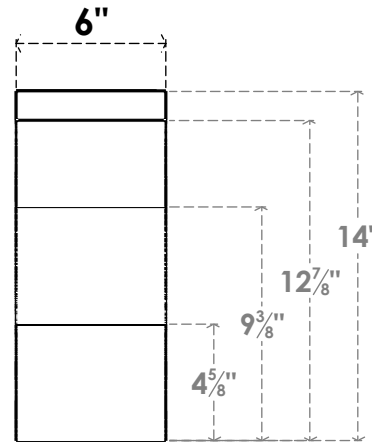

ITEM NUMBER: BRCPC060X06000X14000FST

6"W X 6"D X 14"H FUNSTON ARCHITECTURAL GRADE PVC CLOSED KNEE BRACE

SIDE PROFILE

FRONT PROFILE

ISOMETRIC

EKENA MILLWORK
2300 WEST MAIN ST.
CLARKSVILLE, TX 75426
TOLL FREE: 866-607-0453
WWW.EKENAMILLWORK.COM