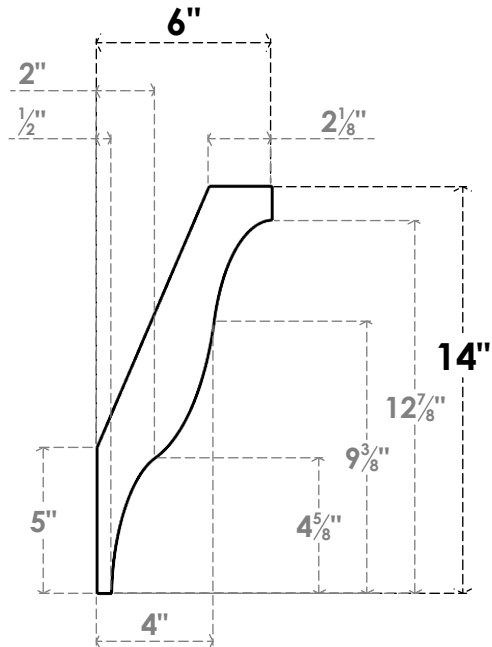

ITEM NUMBER: BRCPC060X06000X14000FST

6"W X 6"D X 14"H FUNSTON ARCHITECTURAL GRADE PVC CLOSED KNEE BRACE

SIDE PROFILE

FRONT PROFILE

ISOMETRIC

EKENA MILLWORK
2300 WEST MAIN ST.
CLARKSVILLE, TX 75426
TOLL FREE: 866-607-0453
WWW.EKENAMILLWORK.COM